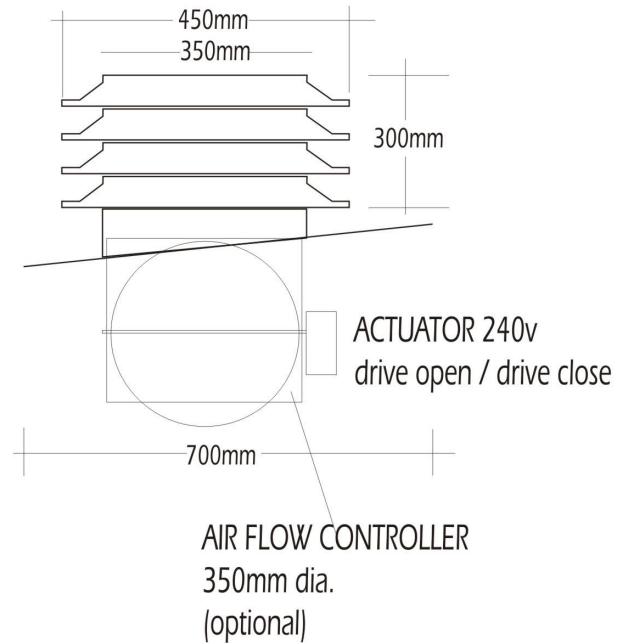

CONDOR LoPro 350

Base & Flashings to suit roof pitch, profile & colour

CONDOR LoPro 450

Base & Flashings to suit roof pitch, profile & colour